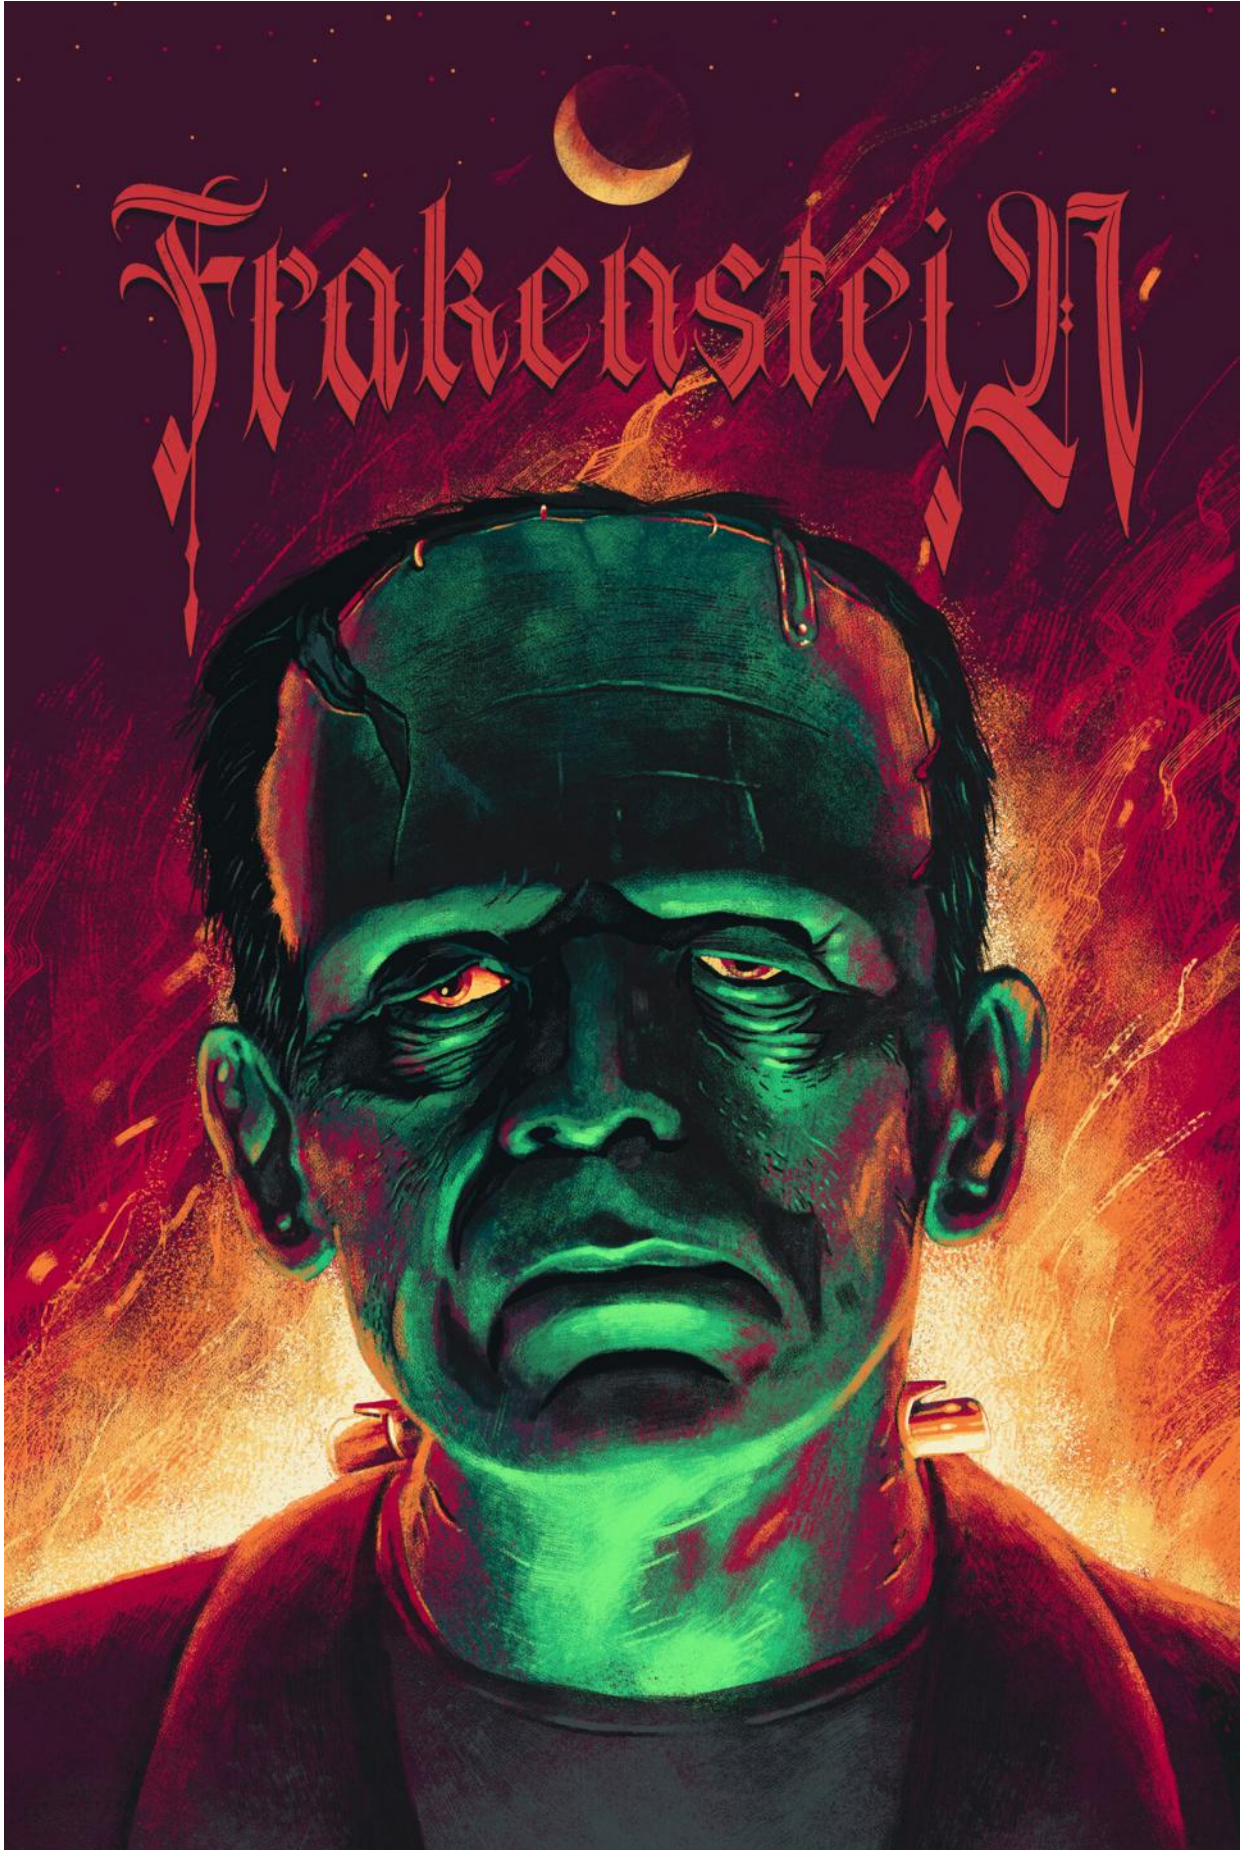

Danny Schlitz

SHANNONASSOCIATES.COM
information@shannonassociates.com
212.333.2551

PART MAN. PART MACHINE. ALL COP.

ROBOCOP

A JON DAVIDSON PRODUCTION A PAUL VERHOEVEN FILM PETER WELLER NANCY ALLEN ROBOCOP DANIEL P'HERLIHY
RONNY COX KURTWOOD SMITH MIGUEL FERRER MUSIC BY BASIL POLEDDURIS DIRECTOR OF PHOTOGRAPHY JOST VACANO
FILM EDITOR FRANK J. URIDSTE ROBOCOP DESIGNED BY ROB BOTTIN EXECUTIVE PRODUCER JON DAVIDSON
WRITTEN BY EDWARD NEUMEIER & MICHAEL MINER PRODUCED BY ARNE SCHMIDT DIRECTED BY PAUL VERHOEVEN