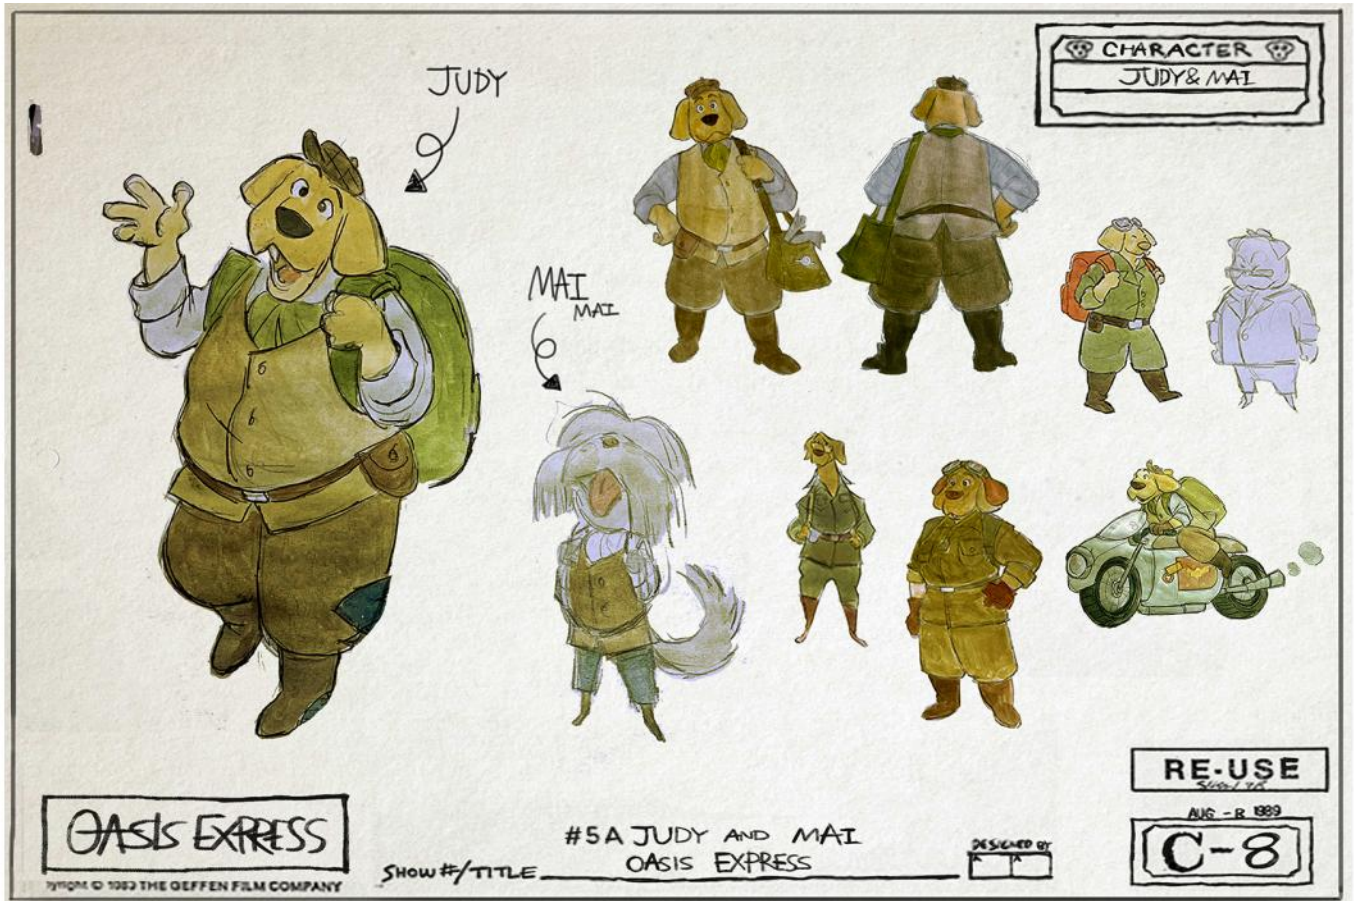

Kaye Kang

SHANNONASSOCIATES.COM
information@shannonassociates.com
212.333.2551

Kaye Kang

SHANNONASSOCIATES.COM
information@shannonassociates.com
212.333.2551

Kaye Kang