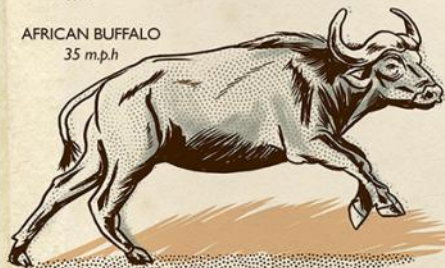

How to select your cuts and joints of Prime Chilled Argentine beef

issued by CORPORATION OF ARGENTINE MEAT PRODUCERS (CAP) LIMITED . CAP HOUSE 9/12 Long Lane london E.C.1

SEE HOW THEY RUN

CHEETAH
80 m.p.h

RED FOX
45 m.p.h

THE FASTEST THAT A MAN CAN RUN
IS ABOUT 25 MILES PER HOUR.
HERE YOU WILL SEE
HOW THAT SPEED
COMPARES WITH
THE WORLD'S
FASTEST
ANIMALS

LION
50 m.p.h

WILD BOAR
30 m.p.h

PRONGHORN ANTELOPE
60 m.p.h

GIRAFFE
32 m.p.h

RHINOCEROS
35 m.p.h

HARE
45 m.p.h

RACE HORSE
48 m.p.h

GREYHOUND
40 m.p.h

KANGEROO
55 m.p.h

AFRICAN BUFFALO
35 m.p.h

BLACK BUCK
55 m.p.h