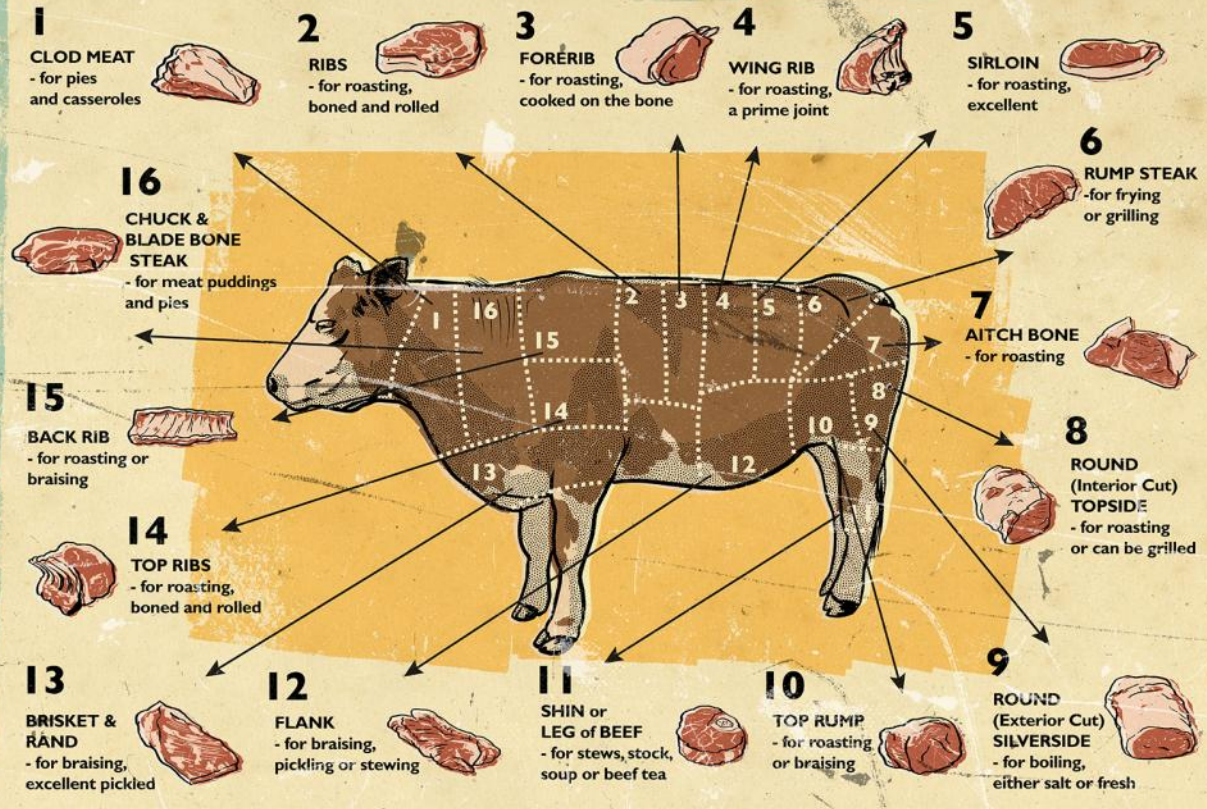

How to select your cuts and joints of Prime Chilled Argentine beef

issued by CORPORATION OF ARGENTINE MEAT PRODUCERS (CAP) LIMITED . CAP HOUSE 9/12 Long Lane london E.C.1

SEE HOW THEY RUN

CHEETAH
80 m.p.h

RED FOX
45 m.p.h

THE FASTEST THAT A MAN CAN RUN
IS ABOUT 25 MILES PER HOUR.
HERE YOU WILL SEE
HOW THAT SPEED
COMPARES WITH
THE WORLD'S
FASTEST
ANIMALS

LION
50 m.p.h

WILD BOAR
30 m.p.h

PRONGHORN ANTELOPE
60 m.p.h